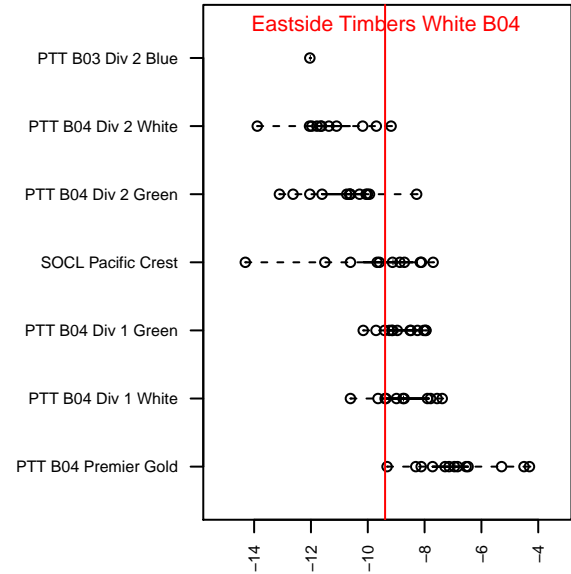

**attack and defense rating
relative to others at age
and all opponents in last 13 months**