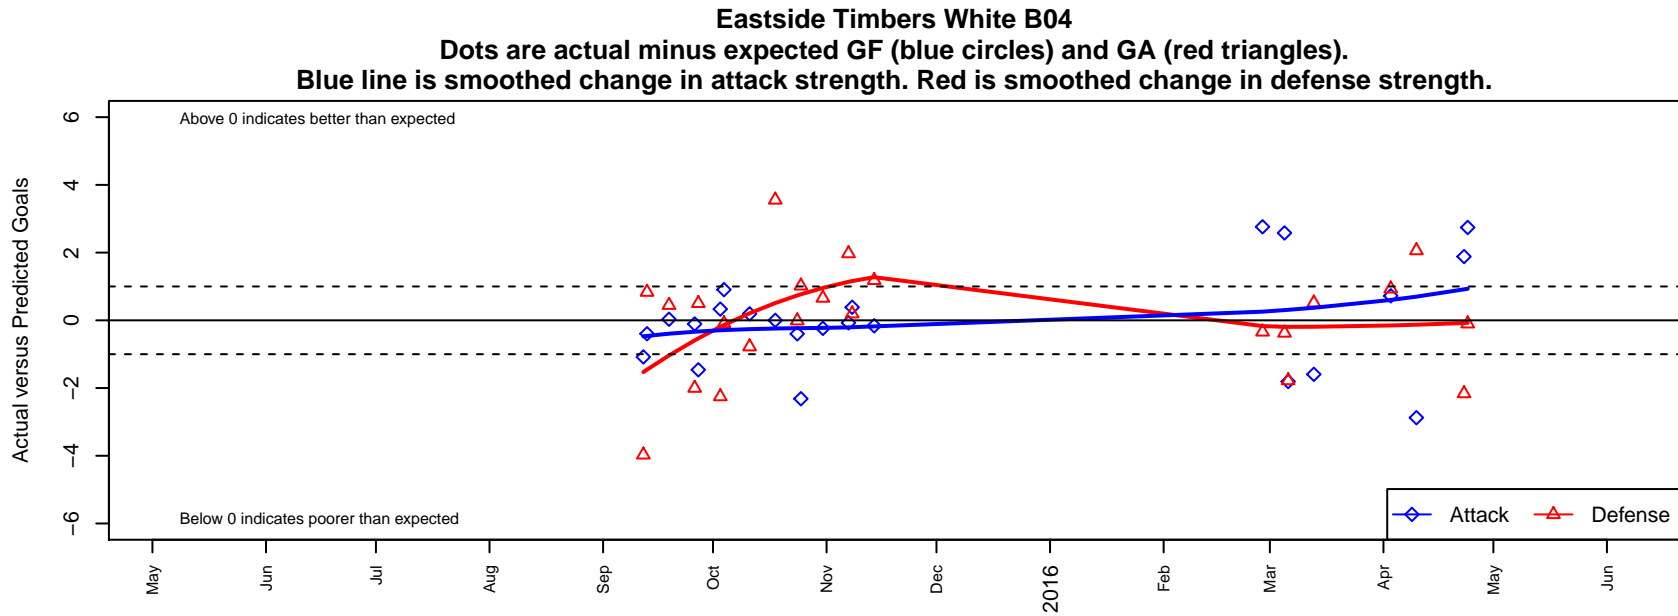

Eastside Timbers White B04

Eastside United FC
 Gresham, OR
 B04 total strength=310
 attack=0.3 defense=0.11
 fall league = PTT B04 Div 1 White
 spr league = Spr OYS B04 Div 1 Blue
 notes= Stoke City

alt names used:
 Eastside Timbers U11B Stoke City
 Eastside Timbers U11B Stoke City
 Eastside Timbers U11B Stoke City

Venues played:
 2015 PTT B04 Division 1 White
 2015 OYS Presidents Cup B04
 2015 Spr OYS B04 Division 1 Blue

**attack and defense variance (black dot)
relative to other teams
and top 10 in region**

**attack and defense rating
relative to others at age
and all opponents in last 13 months**